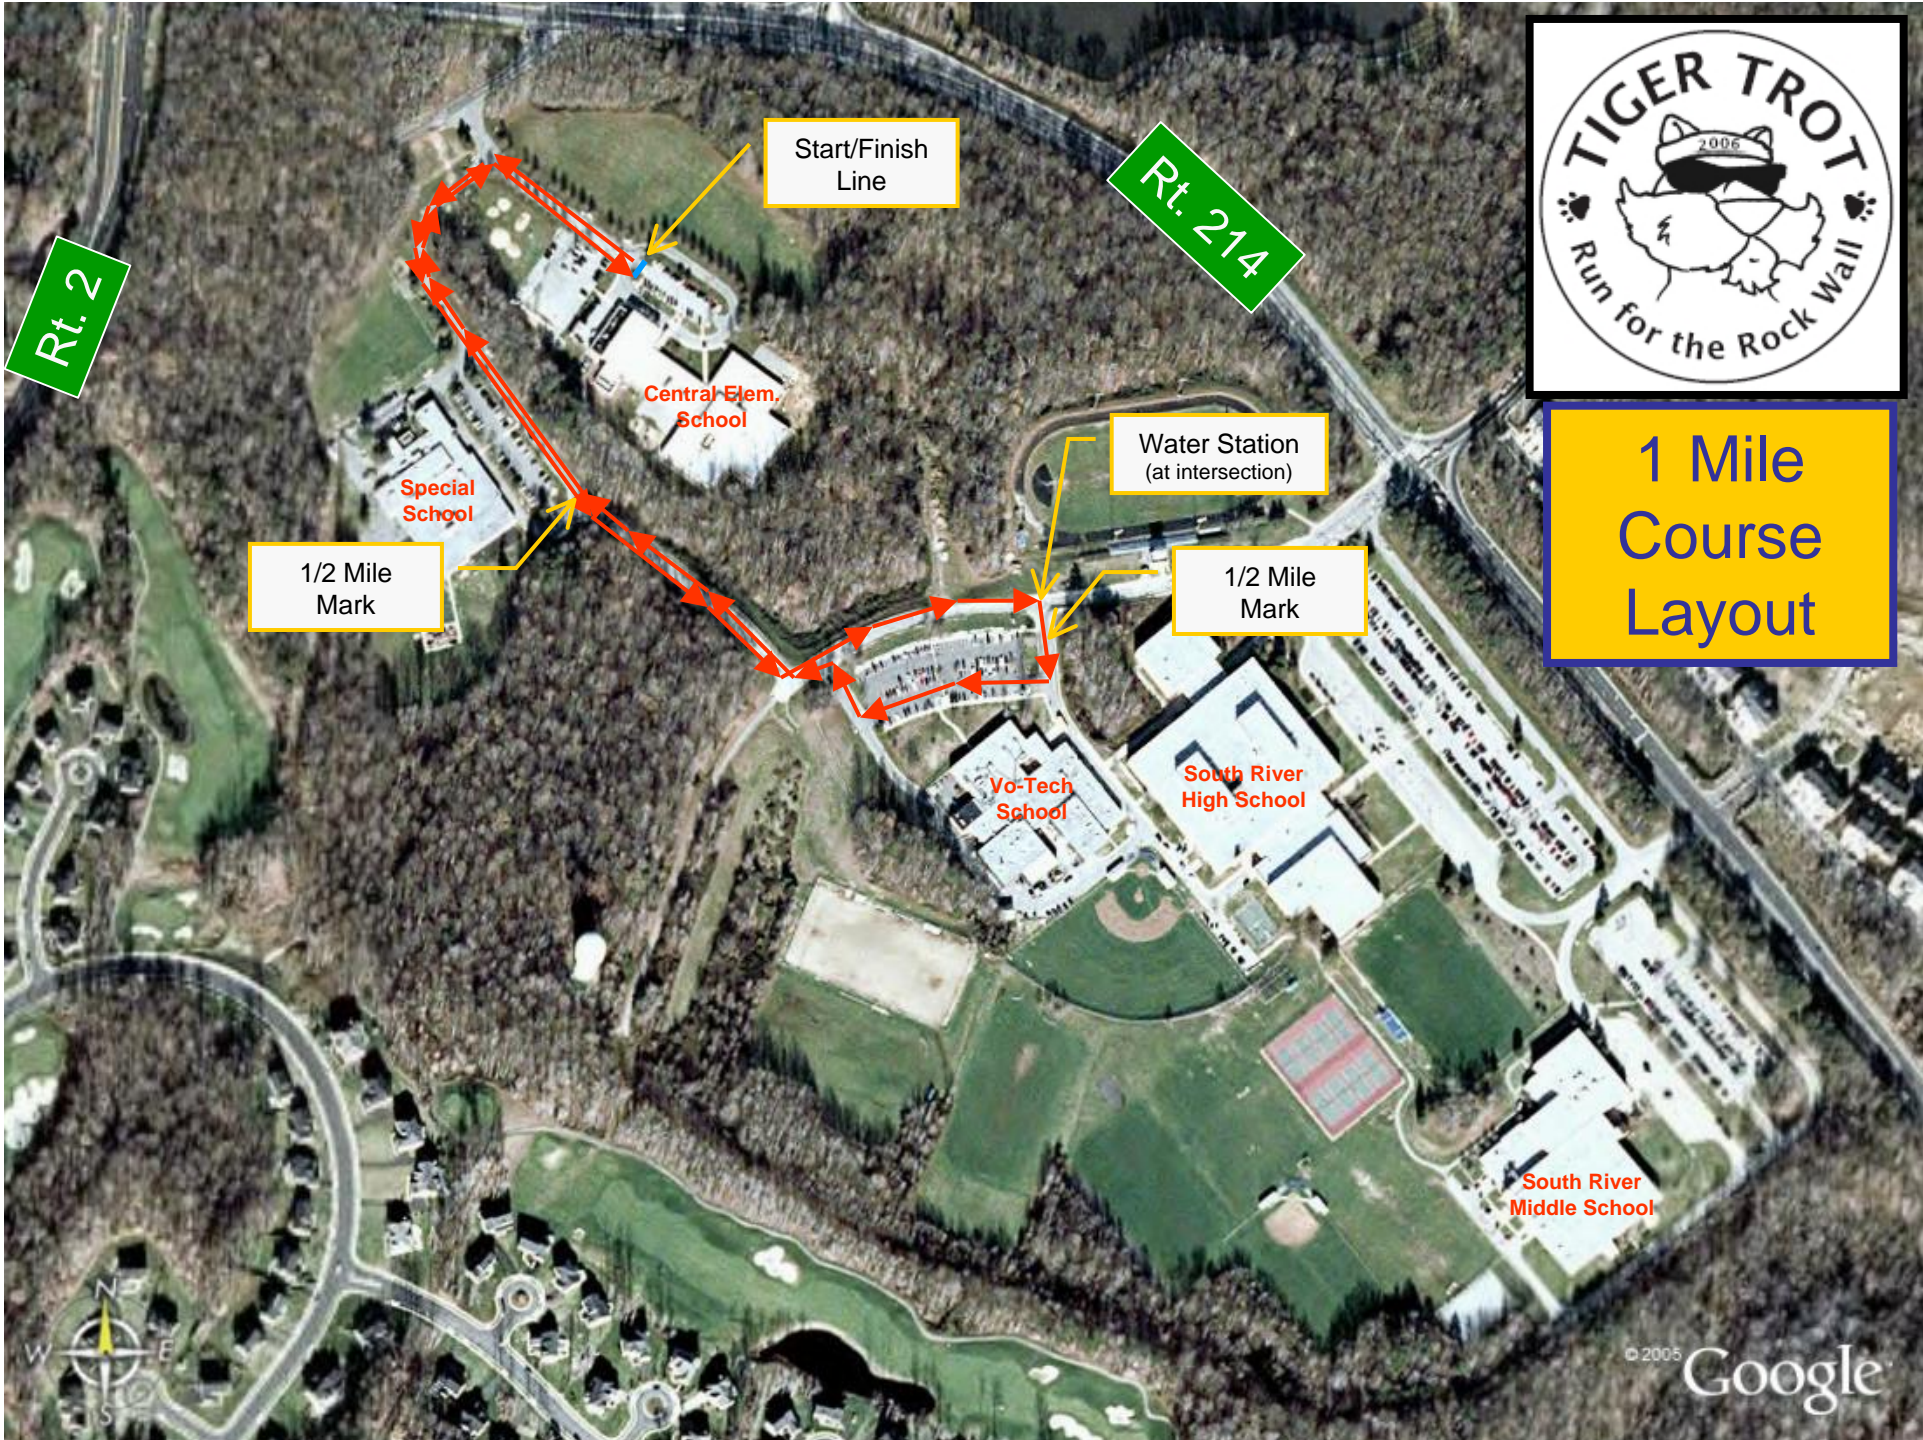

**5K
Course
Layout**

Start/Finish Line

Rt. 214

Rt. 2

3 Mile Mark
(at CES Sign)

Central Elem. School

1 Mile Mark
(at dirt road)

Water Station
(at intersection)

Special School

"The Split"
On first pass runners turn left. On second pass runners stay straight.

Vo-Tech School

South River High School

2 Mile Mark
(at crosswalk)

Enter footpath

South River Middle School

1 Mile
Course
Layout

Event Layout

Awards Podium

Start/Finish

Finish Chute

Timing/Scoring Tent

Restrooms inside School

Registration/Package Pickup

DJ
R
FOOD

P

T

Central Elem. School